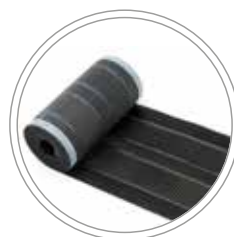

# BLACK FRIDAY

From November 25<sup>th</sup> to November 28<sup>th</sup>

**8% discount**

**ON PRODUCTS IN BLACK COLOUR**

TB-12<sup>®</sup>  
Black (Nature)

FLAT10  
Leon

FLAT10  
Slate Lugo

TAMIZADO SLATE  
in any format

ROOF TILES ACCESSORIES INCLUDED

Bitumen Sheet for Tiles  
with Batten

Ventilation Comb 60 mm  
or 100 mm Black

Alu Ridge Tape  
Black

Mixed Ridge  
Tape Black

Multi-use  
Alu Flashing Black

Multi-use PREMIUM  
Flashing Black